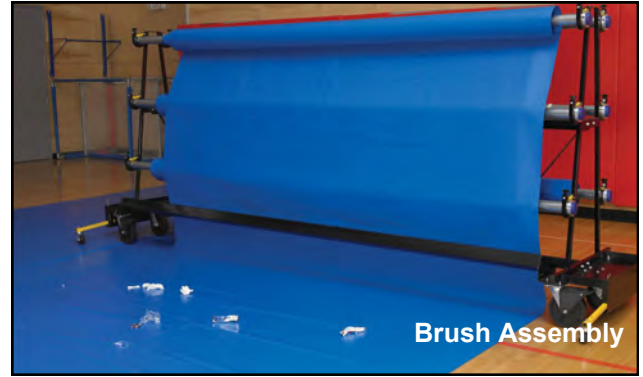

BEAM CLAY®

WHOLESALE PRICE LIST

Gymnasium GymGuard® Mobile Storage Racks

Rack Accessories

Brush Assembly

This brush assembly easily attaches to the rack and sweeps each 10' section clean while winding up. The durable nylon bristles are contained in a sturdy steel housing.

Power Winder

Quickly and easily winds up each GymGuard section. Eliminates hand cranking.