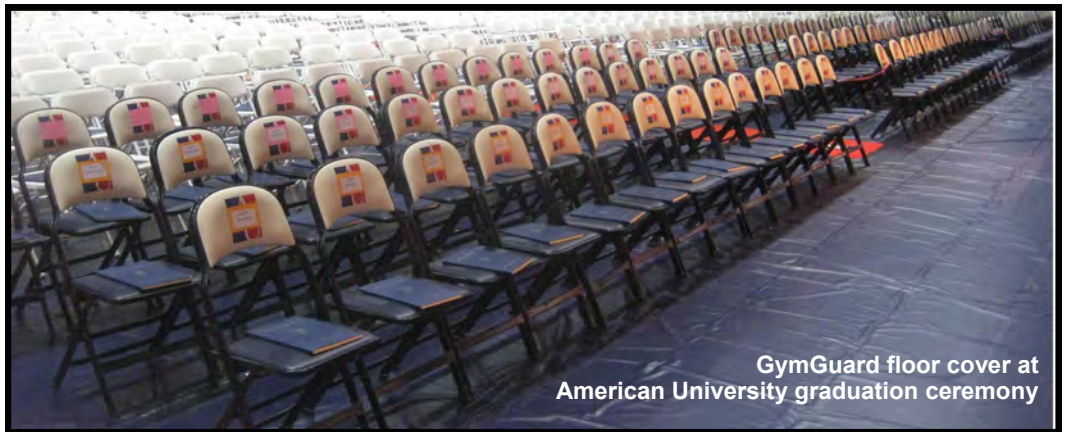

GymGuard floor cover at Ithaca College

GymGuard floor cover at American University graduation ceremony

STANDARD COLORS:

Tan, Brown/Tan, Royal Blue, Tan/Royal Blue, Light Gray, Red, Green, Burgundy, Tan/Burgundy, Kelly Green, Navy Blue, Dark Gray, Black, Orange, Yellow

PLUS COLORS:

Tan, Dark Gray

GymGuard® Accessories

Tape with hand-held and walk-behind dispensers

- Secures overlaps and perimeter edges
- Leaves no residue on floor or cover edges
- 3" wide x 108' of transparent vinyl per roll (16 rolls/case)