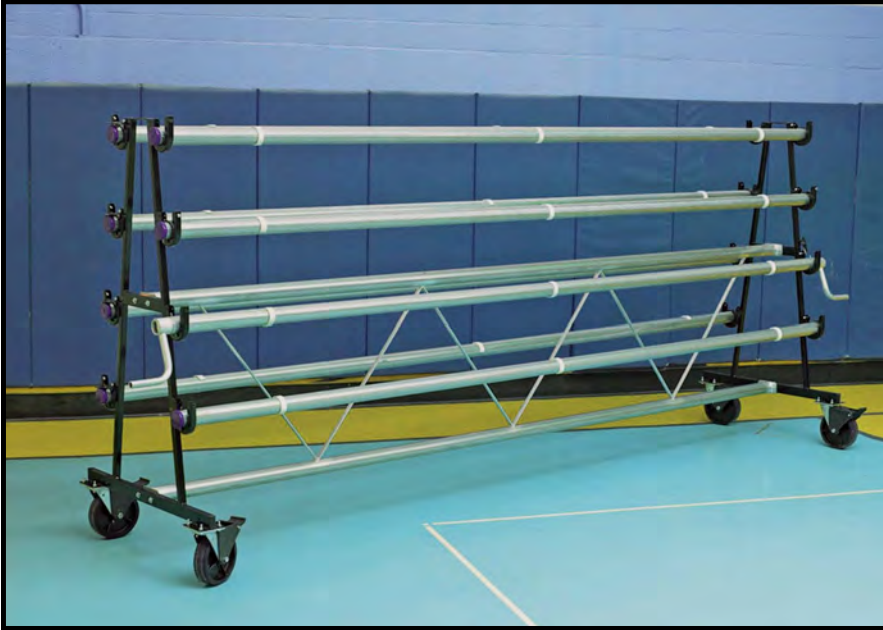

BEAM CLAY®

WHOLESALE PRICE LIST

Gymnasium GymGuard® Mobile Storage Racks