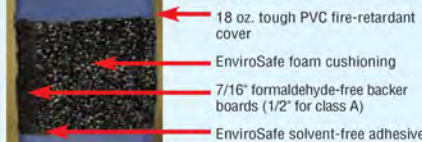

How it's made (cross section)

- 18 oz. tough PVC fire-retardant cover
- EnviroSafe foam cushioning
- 7/16" formaldehyde-free backer boards (1/2" for class A)
- EnviroSafe solvent-free adhesive

YOUR "ONE-STOP" SOURCE FOR AMERICA'S BASEBALL, SOFTBALL & SPORTS SURFACES & SUPPLIES!

PRICES SUBJECT TO CHANGE & AVAILABILITY PLUS SHIPPING | VOLUME DISCOUNTS AVAILABLE | COOPERATIVE PURCHASING CONTRACT PRICING FOR 50 STATES